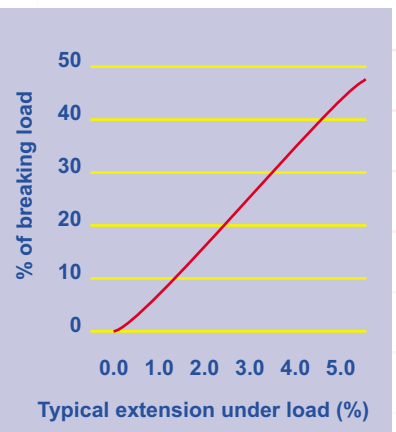

INVESTOR IN PEOPLE

BRAID ON BRAID

Recommended uses

Cruising Halyards
Uphauls
Control Lines
Sheets

BRAID ON BRAID has established a highly creditable reputation for performance, endurance and durability with the leaders of the yachting industry. The rope is easy to use and handle for multiple cruising yacht applications.

TECHNICAL FEATURES

- Good strength
- Low stretch
- Flexible and easy to handle
- Good performance in running gear
- Easy to splice

Diameter mm	Breaking Load Kg
6	1230
8	2000
10	2550
12	4000
14	6000
16	7250
18	7500
20	11250
24	14000