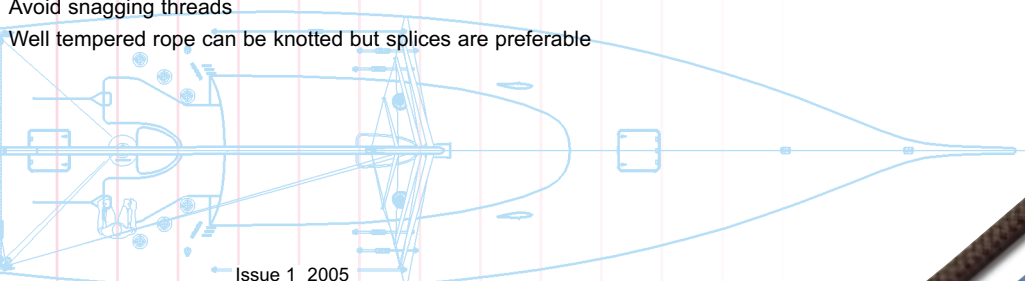

INVESTOR IN PEOPLE

BRAID ON BRAID

Recommended uses

Cruising Halyards
Uphauls
Control Lines
Sheets

BRAID ON BRAID has established a highly creditable reputation for performance, endurance and durability with the leaders of the yachting industry. The rope is easy to use and handle for multiple cruising yacht applications.

The splicing quality of the ropes, a key issue for the use of Braid on Braid for halyards, is improved, and instructions can be found on our website.

Braid on Braid is available in white with colour flecks and strong solid colours with contrasting marks.

TECHNICAL FEATURES

- Good strength
- Low stretch
- Flexible and easy to handle
- Good performance in running gear
- Easy to splice

Diameter mm	Breaking Load Kg
6	1230
8	2000
10	2550
12	4000
14	6000
16	7250
18	7500
20	11250
24	14000

OPTIMISING SERVICE LIFE

- Wash in fresh water to keep supple
- Avoid snagging threads
- Well tempered rope can be knotted but splices are preferable

Issue 1 2005

TECHNICAL REVIEW